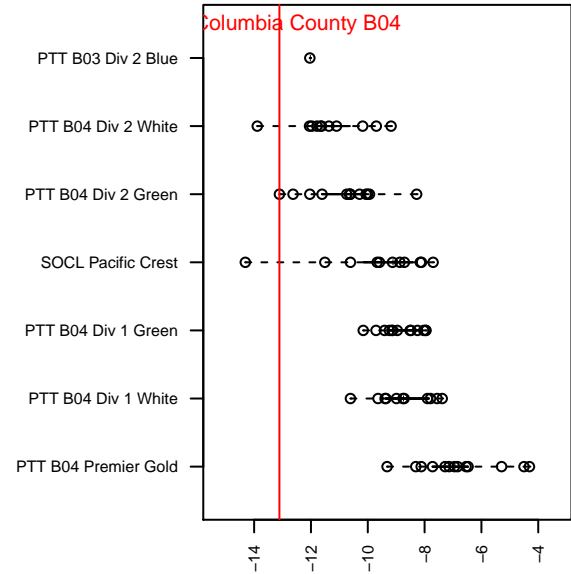

FC Columbia County B04

FC Columbia County
 St Helens, OR
 B04 total strength=-62
 attack=0.08 defense=0.03
 fall league = PTT B04 Div 2 Green
 spr league = Spr OYS B04 Div 2 White
 notes= Madrid

alt names used:
 FC Columbia County 04B
 FC Columbia County 04B – Madrid
 FC Columbia County 04B

Venues played:
 2015 Mt Hood Challenge U11
 2015 PTT B04 Division 2 Green
 2015 Spr OYS B04 Division 2 White

FC Columbia County B04
 Dots are actual minus expected GF (blue circles) and GA (red triangles).
 Blue line is smoothed change in attack strength. Red is smoothed change in defense strength.

**attack and defense variance (black dot)
relative to other teams
and top 10 in region**

**attack and defense rating
relative to others at age
and all opponents in last 13 months**

Performance relative to 13 month average